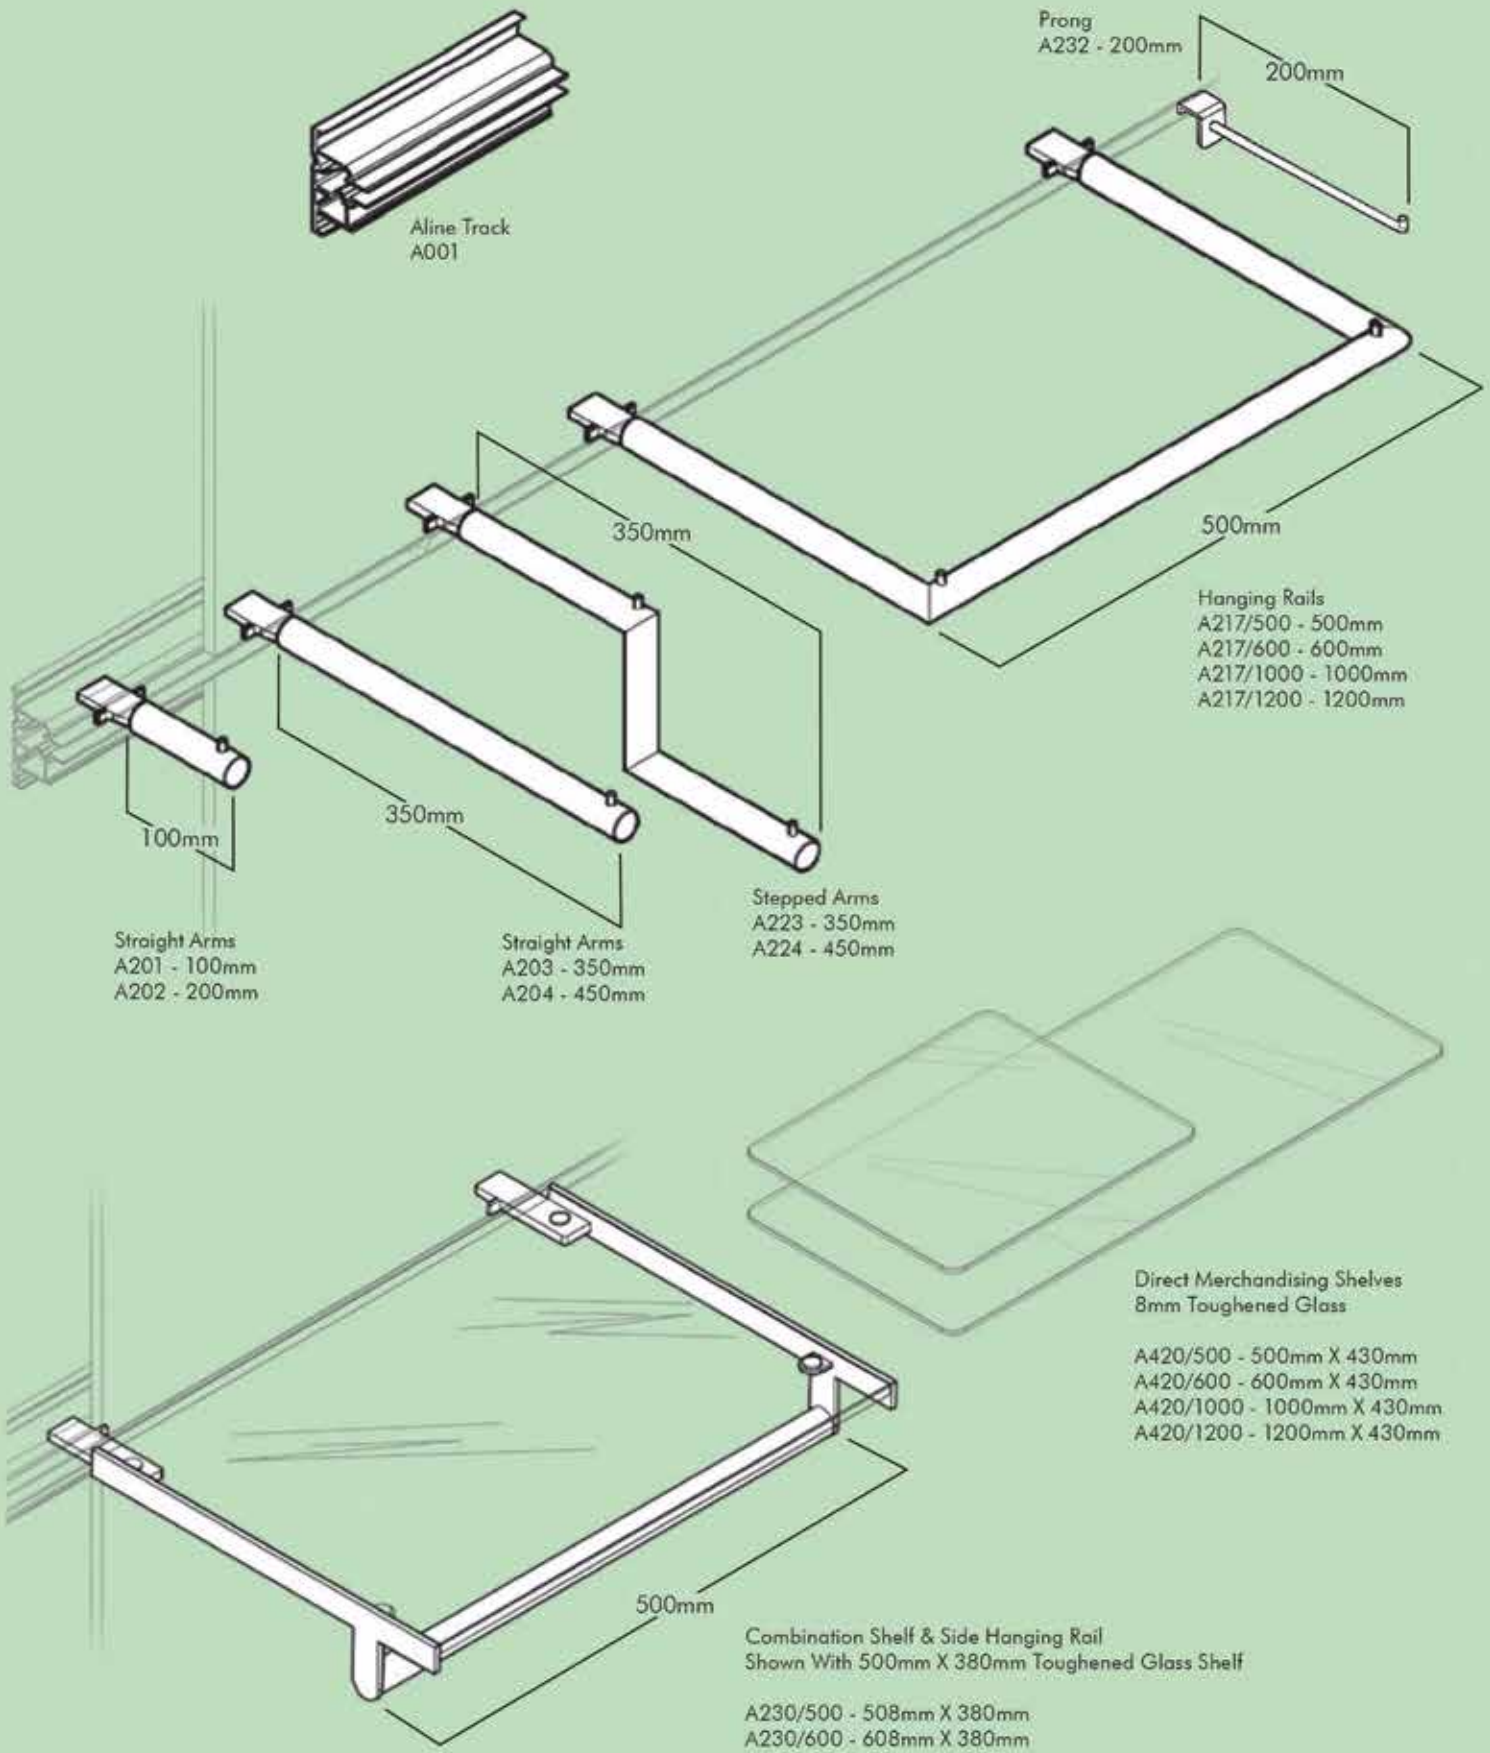

Direct Merchandising

Hannon Fitout

Littleraigue, Duncormick, Co Wexford

Tel: +353 51 561478 Mob: +353 87 2563472 / 087 229 0644 Web: hannonfitout.ie